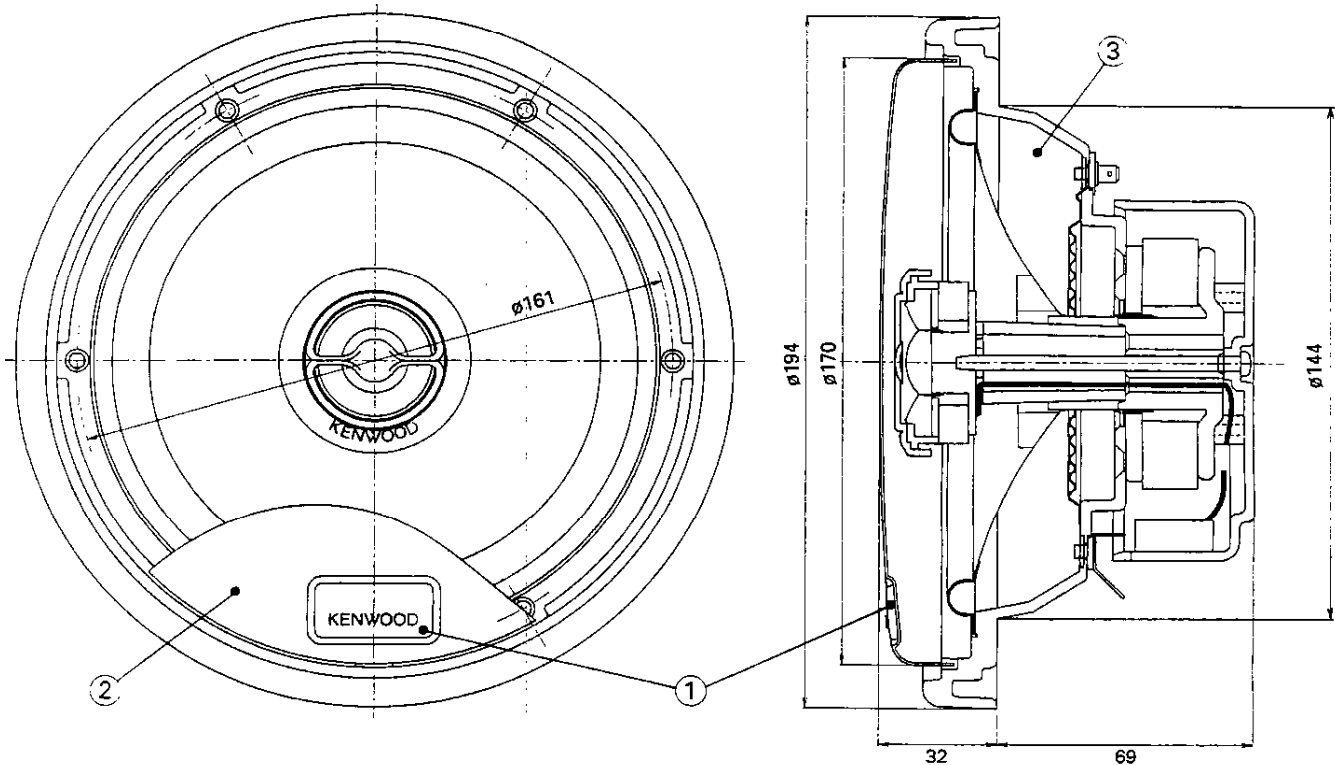

KFC-RF160

SERVICE MANUAL

KENWOOD

© 1990-12 PRINTED IN JAPAN
B51-6240-00 (O) 1434

EXTERNAL VIEW

SPECIFICATIONS

Speaker	
Woofer	16cm cone type
Tweeter	3.5cm balanced dome type
Peak input power	150W
Rated input power	50W
Impedance	4Ω
Frequency response	30 to 22,000Hz
Sensitivity	89dB/W at 1m
Dimension	194 W x 32 H x 101 D (mm)
Mounting depth	69mm
Weight per speaker	1.3kg

PARTS LIST

* New parts
Parts without **Parts No.** are not supplied.

Ref. No.	New Parts	Parts No.	Description
①		B43-0869-04	Badge set
		E30-5057-05	Cord set
②	*	F09-0983-03	Protector
	*	N99-1175-04	Screw set
③	*	T15-0165-03	Speaker